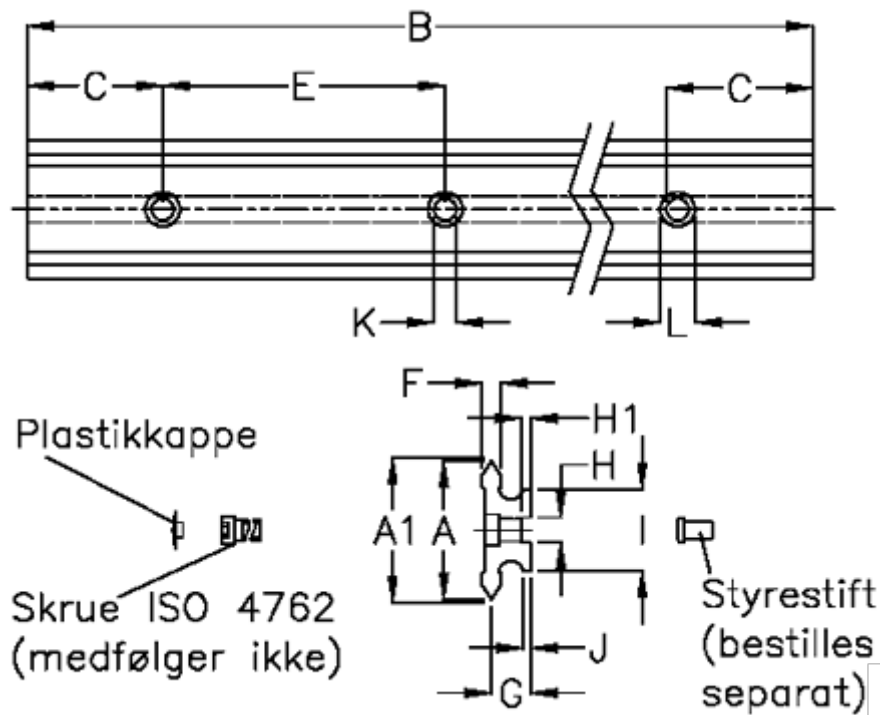

Article number: 0591031256  
 Description: Hepco SL2 spacer slide  
 SS NM 44-1256

## Measures

A	= 44	G	= 12.5	Weight kg/1000 = 3300
A1	= 44.74	H	= 8	
B	= 1256	H1	= 3.0	
C	= 43.0	I	= 26.0	
E	= 90	J	= 2.5	
F	= 6.0	K	= 7.0	
For bearing	= 34	L	= 11 x 6	
For guide pin	= 6	M	= 1	